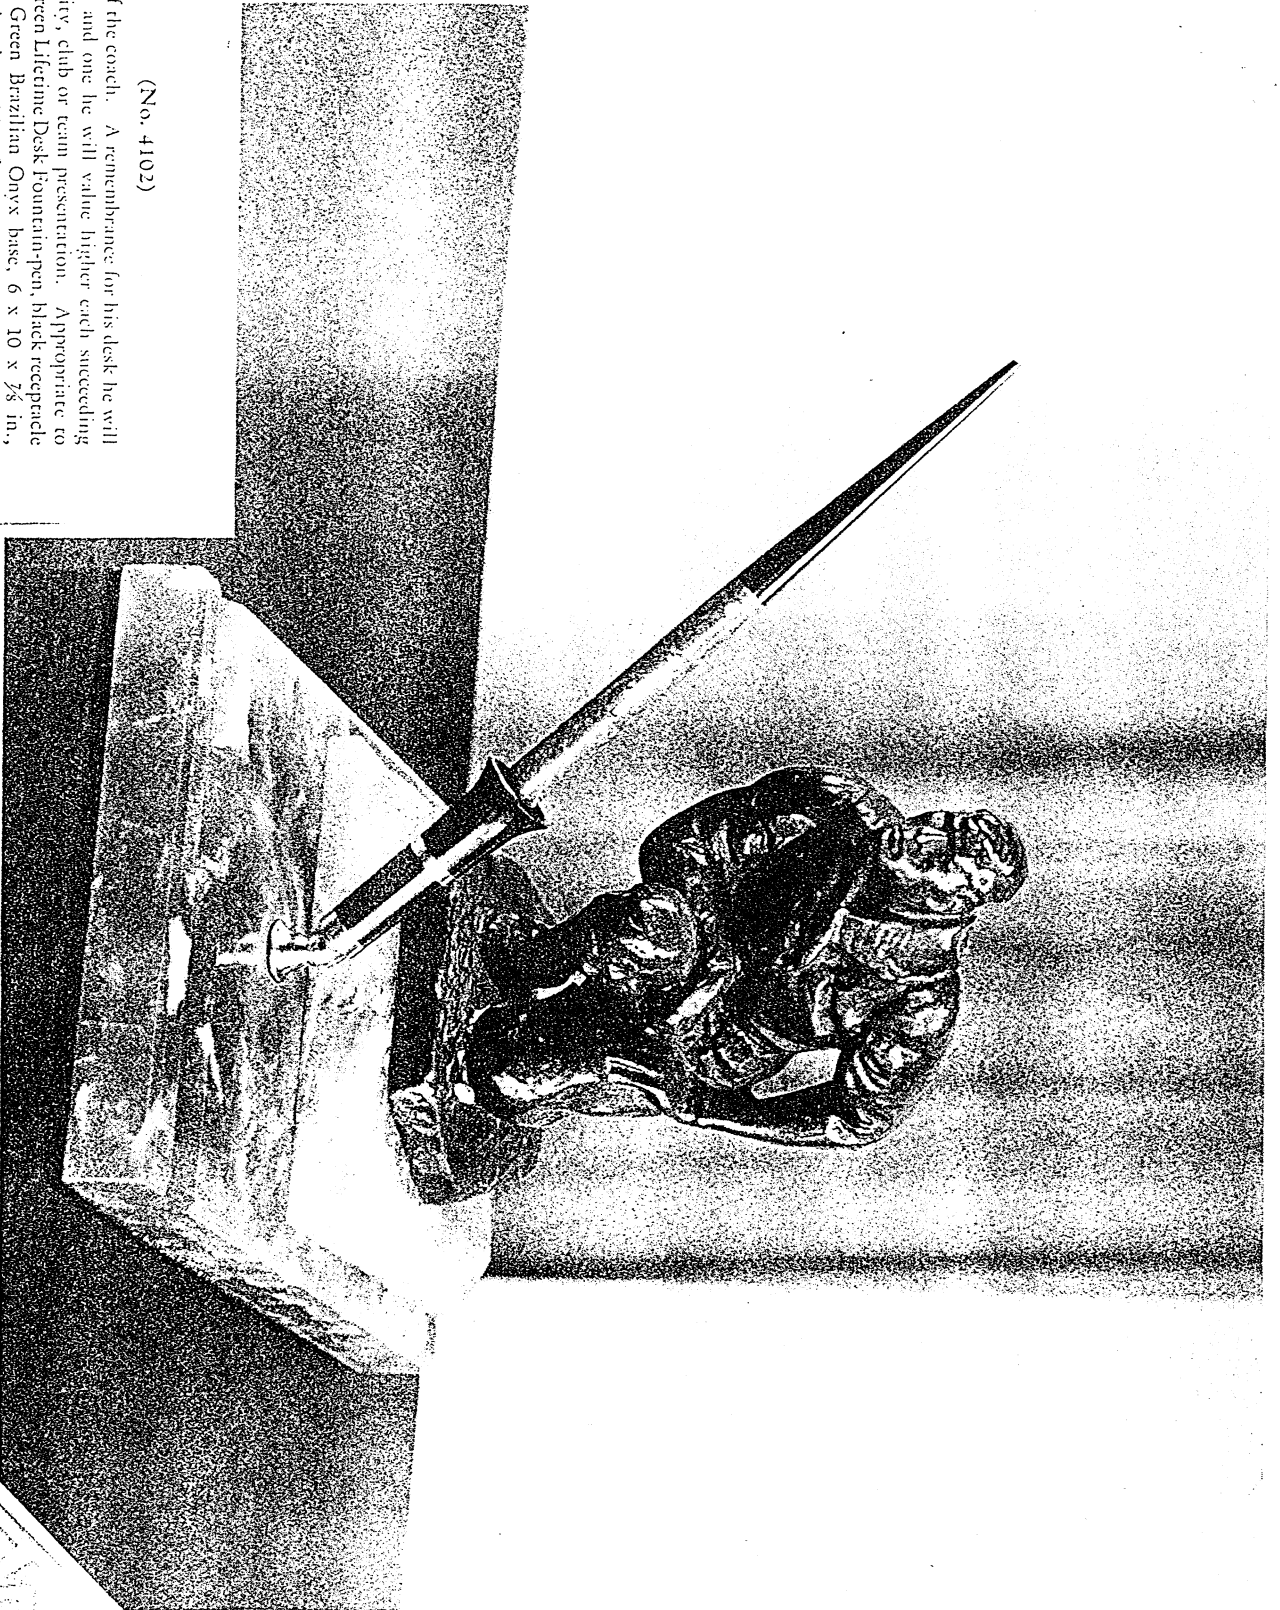

IN appreciation of the coach. A remembrance for his desk he will not soon forget and one he will value higher each succeeding year. For university, club or team presentation. Appropriate to all sports. Jade Green Lifetime Desk Fountain-pen, black receptacle with gold band. Green Brazilian Onyx base, 6 x 10 x 7½ in., grooved. Bronze plated coaching figure, 6 in. high.

Bronze, List price $75

(No. 4102)